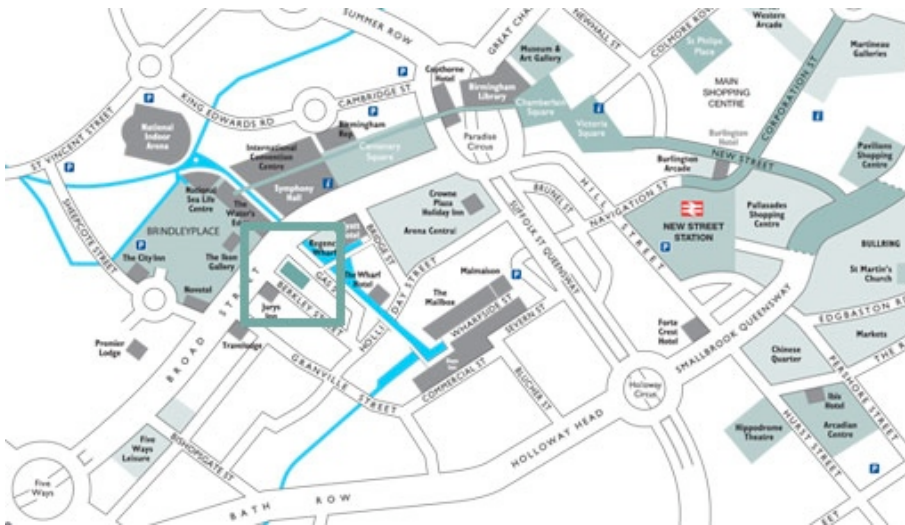

Quayside

252-260 Broad Street

Birmingham

B1 2HF

Tel: 0121 633 2000

Map & Directions

By Road:

FROM M6

- Follow A38 (Aston Expressway) into Birmingham and turn left up towards Paradise Circus.
- From M5, at Junction 3 follow signs to A456 Hagley Road which leads directly to Broad Street.

By Public Transport:

- 15 minutes walk from Birmingham New Street railway station.
- Number of bus services to Broad Street.